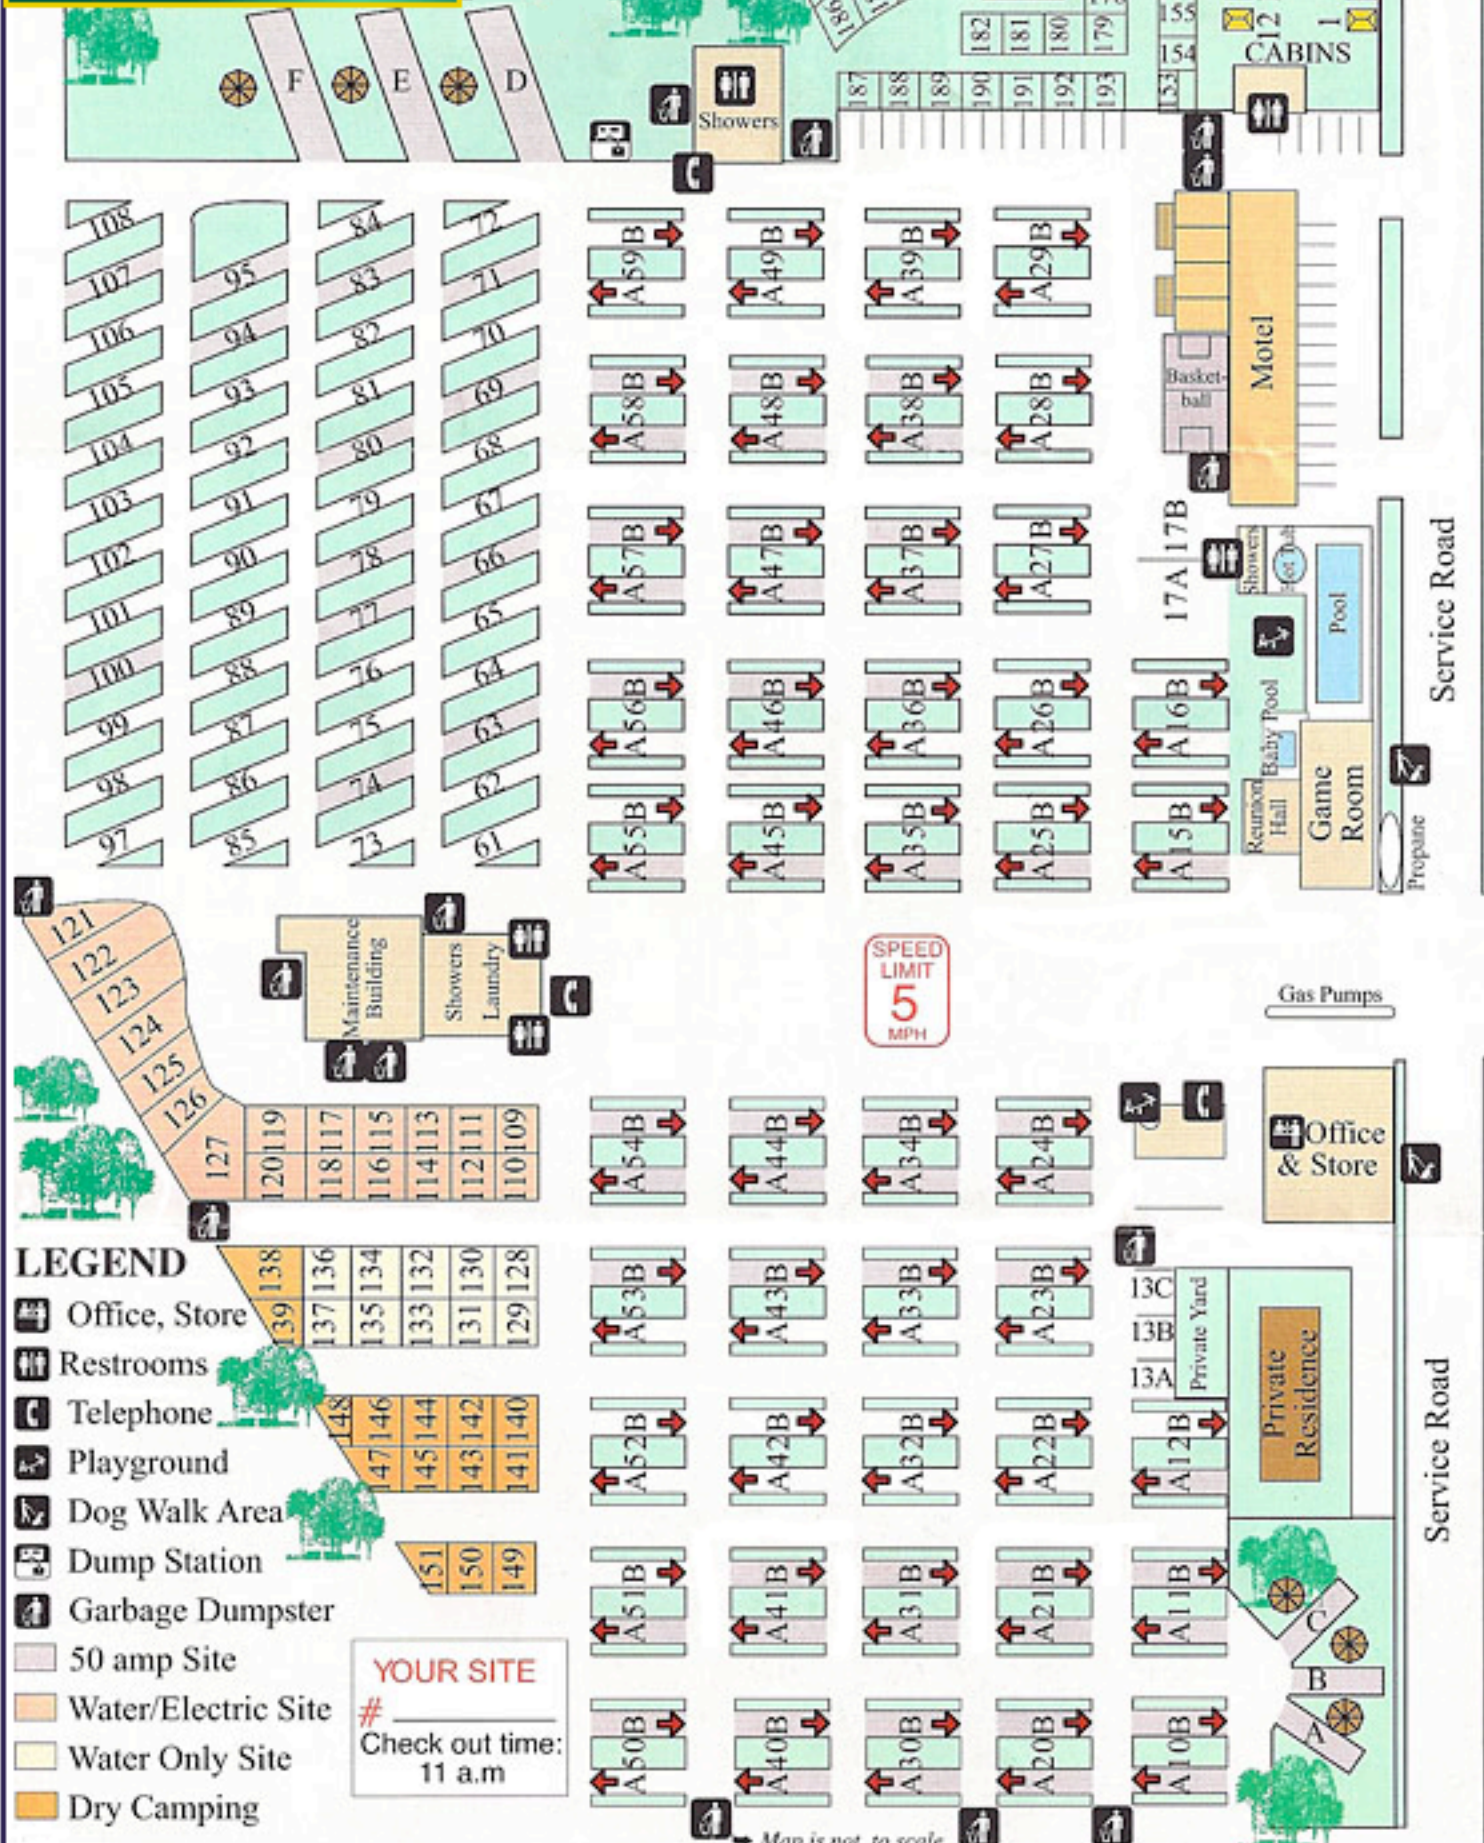

HAPPY HOLIDAY RESORT

LEGEND

- Office, Store
- Restrooms
- Telephone
- Playground
- Dog Walk Area
- Dump Station
- Garbage Dumpster
- 50 amp Site
- Water/Electric Site
- Water Only Site
- Dry Camping

YOUR SITE
 # _____
 Check out time:
 11 a.m

Map is not to scale

↑ To Mt. Rushmore - 16 miles
↓ To Rapid City - 5 miles